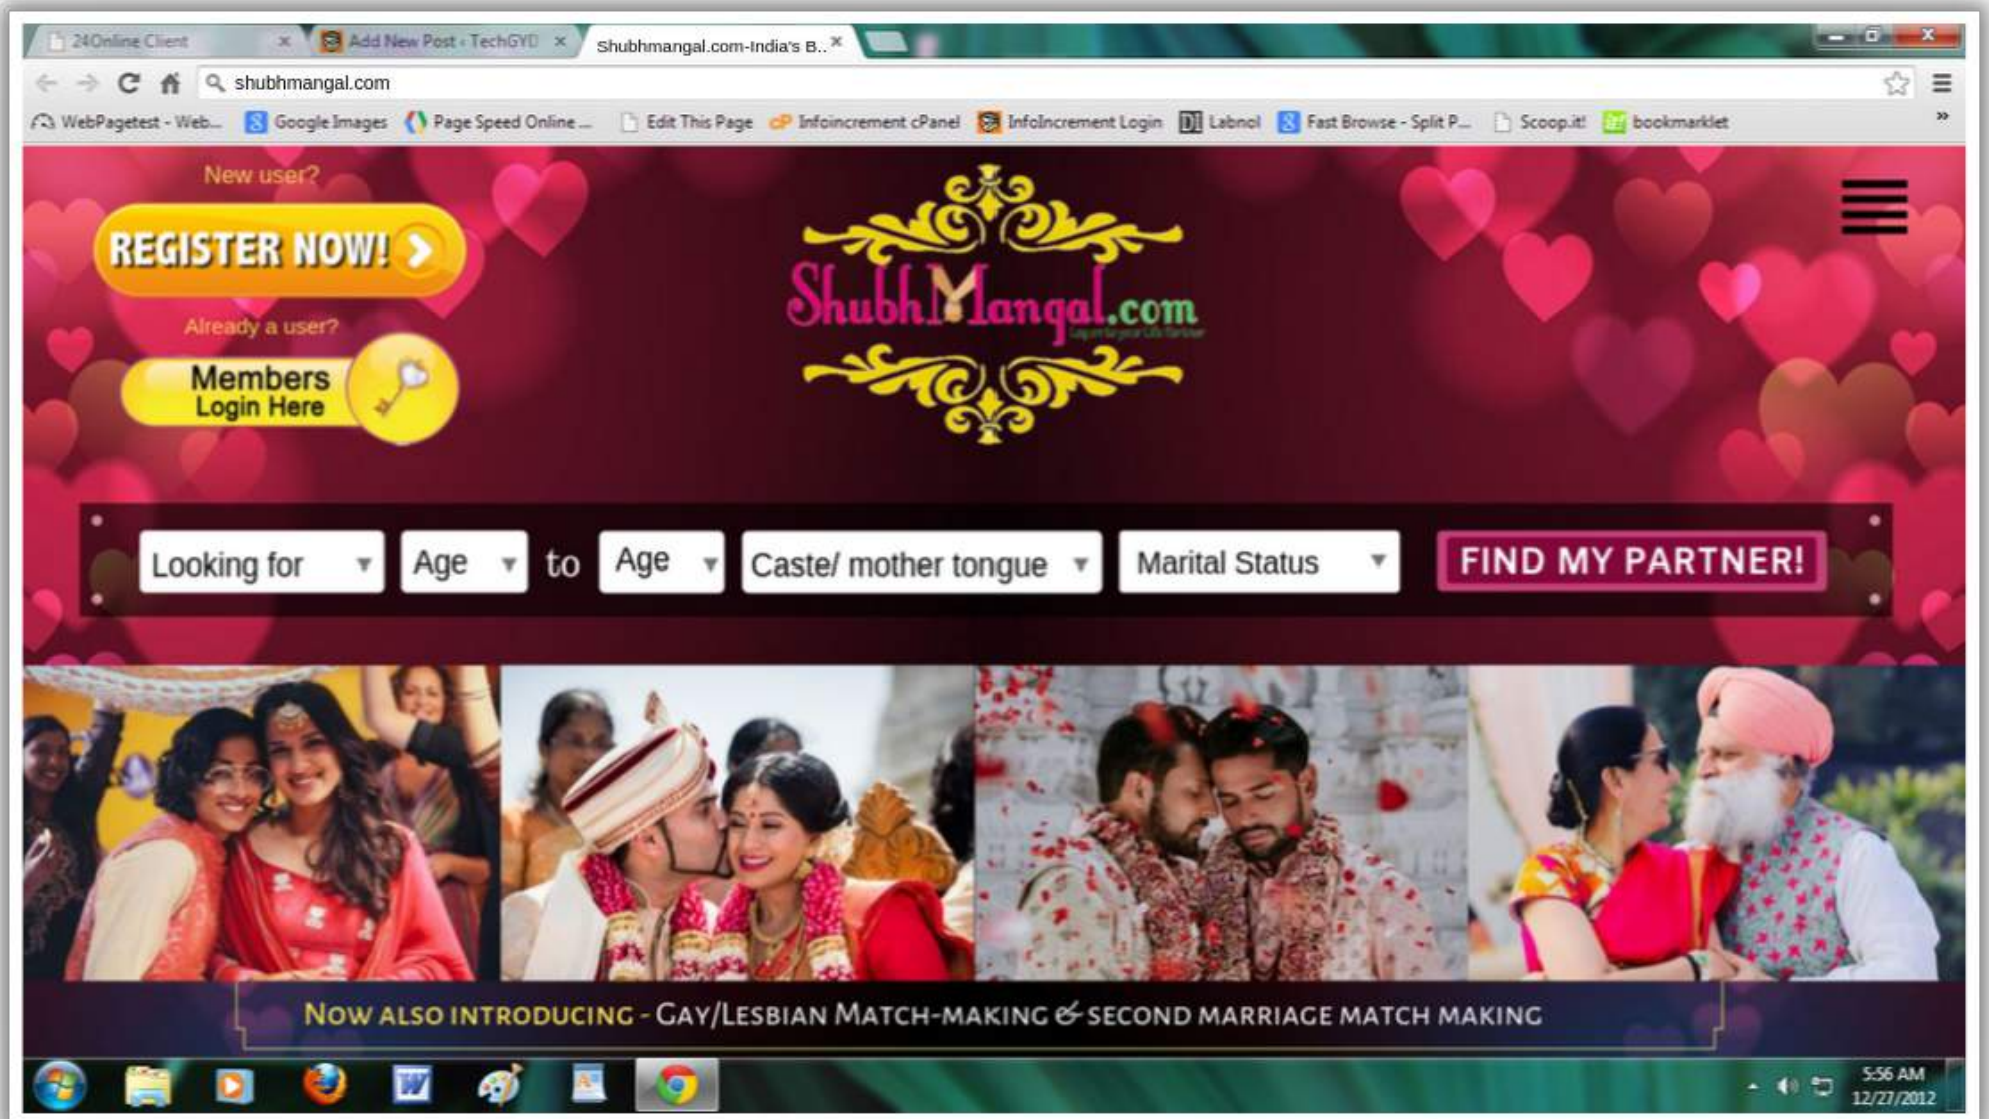

Website

Banner Advertisement